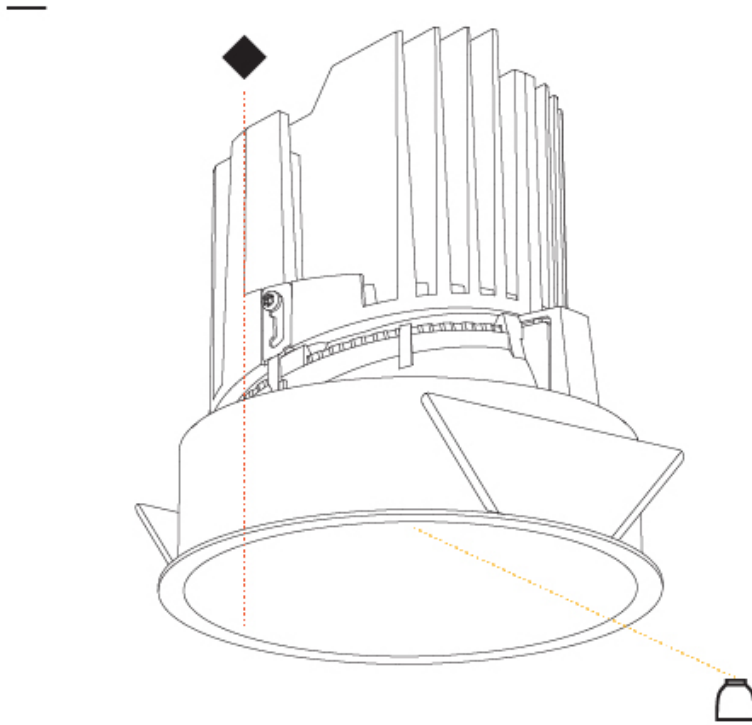

BIONIQ ROUND DEEP RECESSED

A35275-

PROJECT _____

TYPE _____

SPECIFIER _____

QUANTITY _____

DATE _____

A